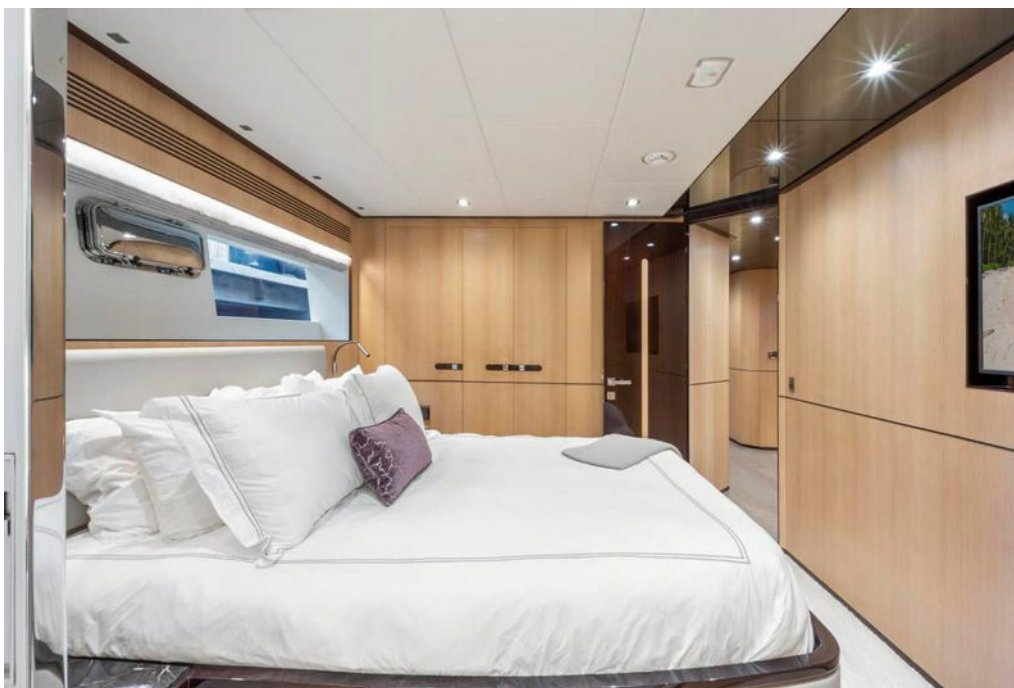

The on-deck master is a key feature, as it allows for the owner to have very easy access to their stateroom and have privacy from the guests and crew when necessary. Down into the guest area, 4 ensuite staterooms allow all your guests to be comfortable while on board. In the skylounge, 3 Stidd chairs are situated at the helm station and accompanied by a desk, settee, pop-up TV and a day head.

Master Stateroom

50" Samsung LED TV
King bed w/ storage drawers & nightstands
Port side lounge chair; desk to stbd
Ensuite head w/ dual sinks, shower with opening porthole
Electric roman shades
Walk-in closet + 2 hanging lockers (port and stbd)
Opening porthole on stbd side
Bose SoundTouch 130 home theatre system
Samsung Blu-ray player
Apple TV

Master Walk-In Shower

Master Vanity and Head to Port

Wood Panels Staircase to Guest Staterooms

Guest Port Stateroom

Guest Port Stateroom Wood Panel Closet

Guest Port Stateroom Vanity and Head

Guest Starboard Stateroom