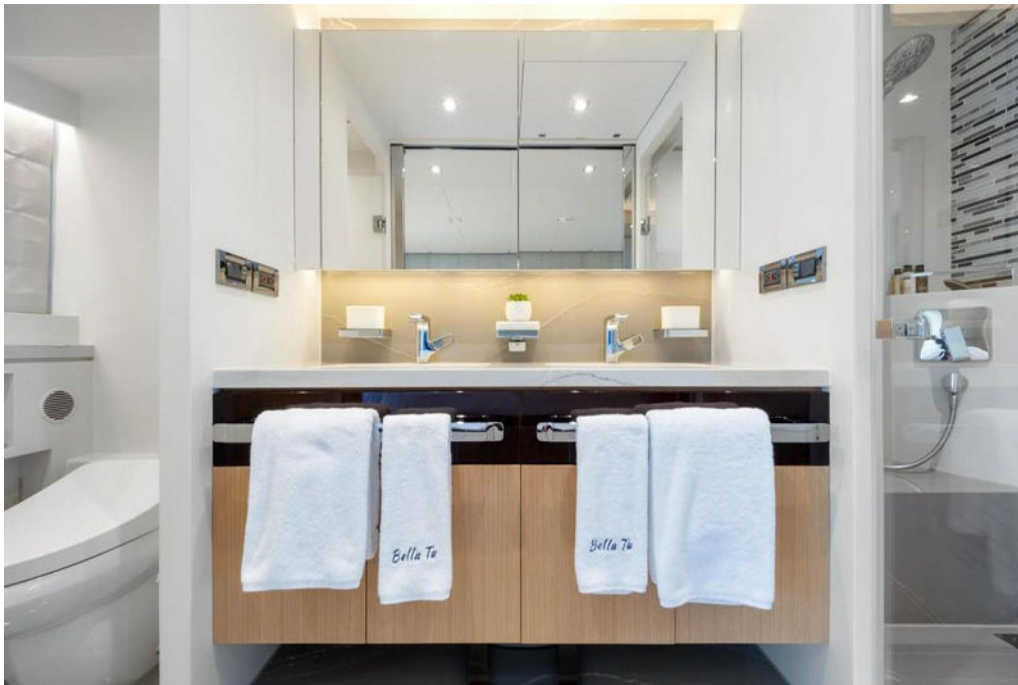

Master Stateroom

50" Samsung LED TV
King bed w/ storage drawers & nightstands
Port side lounge chair; desk to stbd
Ensuite head w/ dual sinks, shower with opening porthole
Electric roman shades
Walk-in closet + 2 hanging lockers (port and stbd)
Opening porthole on stbd side
Bose SoundTouch 130 home theatre system
Samsung Blu-ray player
Apple TV

Twin Guest Stateroom

Sliding twin beds
Hanging locker
Ensuite head w/ sink, shower & toilet
40" Samsung LED TV
Fusion stereo system w/ speakers

Crew Quarters

Captain's cabin w/ double bed
Single bunk cabin w/ pullman
Head w/ sink, shower & toilet
Crew mess w/ fridge & freezer drawer w/ icemaker
Dinette w/ table
GE microwave
Kenyon cooktop
32" Samsung LED TV
Fusion Marine stereo system w/ speakers in beach club/mess, captain's cabin
& bunk cabin
Stacked washer/dryer

Galley Marble Counters and Stainless Fridge

Galley Counter Top and Stainless Appliances

Master Stateroom Looking to Port

Master Stateroom Desk and Chair

Master Stateroom White Leather Lounge

Master His n Hers Head and Vanity

Master Walk-In Shower

Master Vanity and Head to Port

Wood Panels Staircase to Guest Staterooms

Guest Port Stateroom

Guest Port Stateroom Wood Panel Closet

Guest Port Stateroom Vanity and Head

Guest Starboard Stateroom