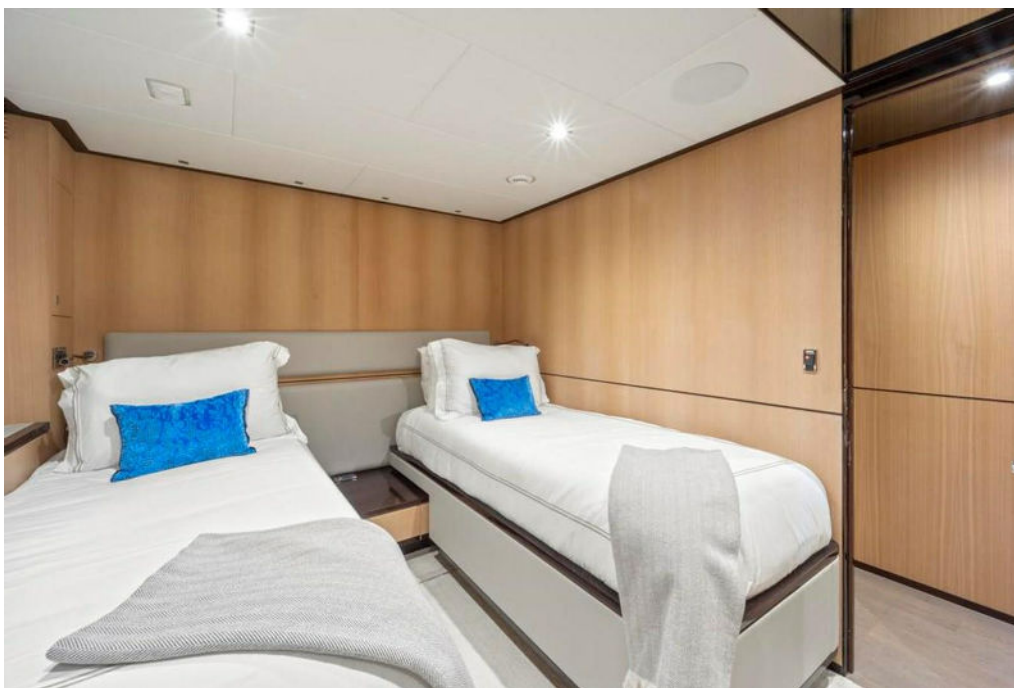

Guest Twin Stateroom w/Sliding Berths